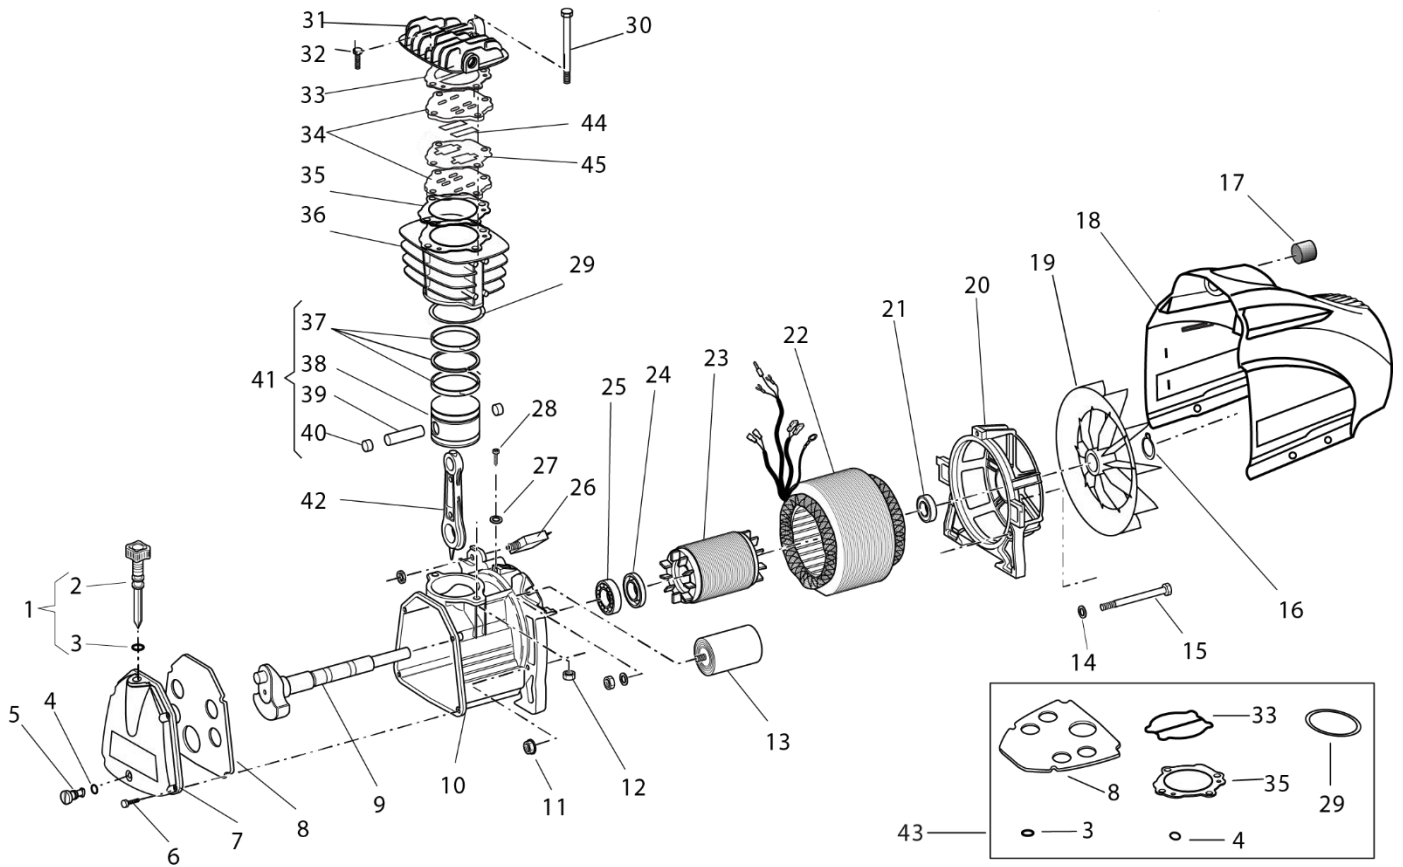

ROLAIR®

SCHEMATIC FOR PMP11SF2500FC

PARTS LIST FOR PMP11SF2500FC

Schematic #	Description	Part #	Qty.
1	Dipstick w/ O-Ring	U1110	1
2	Dipstick	Superceded by U1110	1
3	O-Ring	FC010024000	1
4	O-Ring	FC010072000	1
5	Screw	FC014013024	1
6	Screw	FC014006024	4
7	Crankcase Cover	FC016120003	1
8	Diaphragm	FC116120030	1
9	Crankshaft	FC116120023	1
10	Crankcase	FC116120006	1
11	Nut	NLA	3
12	Nut	FC014003001	2
13	Capacitor	U1107	1
14	Lock Washer	FC014008020	3
15	Bolt	NLA	3
16	C-Clip	FC015083000	1
17	Filter Element	FC317064000	1
18	Shroud	FC280801021	1
19	Fan	FC116120008	1
20	End Bell	FC116120007	1
21	Bearing	U1113	1
22	Stator	FC316122652	1
23	Rotor	FC134135000	1
24	Seal	FC010132000	1
25	Bearing	FC033082000	1
26	Manual Reset Button	FC008331000	1
27	Lock Washer	FC014008006	1
28	Screw	NLA	1
29	O-Ring	FC010133001	1
30	Bolt	NLA	2
31	Head	FC116120015	1
32	Bolt	NLA	2
33	Head Gasket	FC116CN0050	1
34	Valve Plate	FC116CN0030	2
35	Cylinder Gasket	FC116HT0003	1
36	Cylinder	FC116HT0101	1
37	Ring Set*	NLA	1
38	Piston*	NLA	1
39	Piston Pin	U1115	1
40	C-Clip	U1116	2
41	Piston Assembly (Includes Ref#37, 38, 39, 40)	U1105	1
42	Connecting Rod	U1106	1
43	Gasket Set	FC216120004	1
44	Reed Valve	U1104	2
45	Valve Gasket	FC116CN0051	1
	1.5 HP Pump/Motor	PMP11SF2500FC	1
	Valve Plate Assembly (Includes Ref#33, 34, 35, 44, 45)	2500VMK137	1
	Valve Kit (Includes Ref#33, 35, 44, 45)	VKSF2500	1

*No longer available individually, must order complete Piston Assembly (Ref#41, Part#U1105).