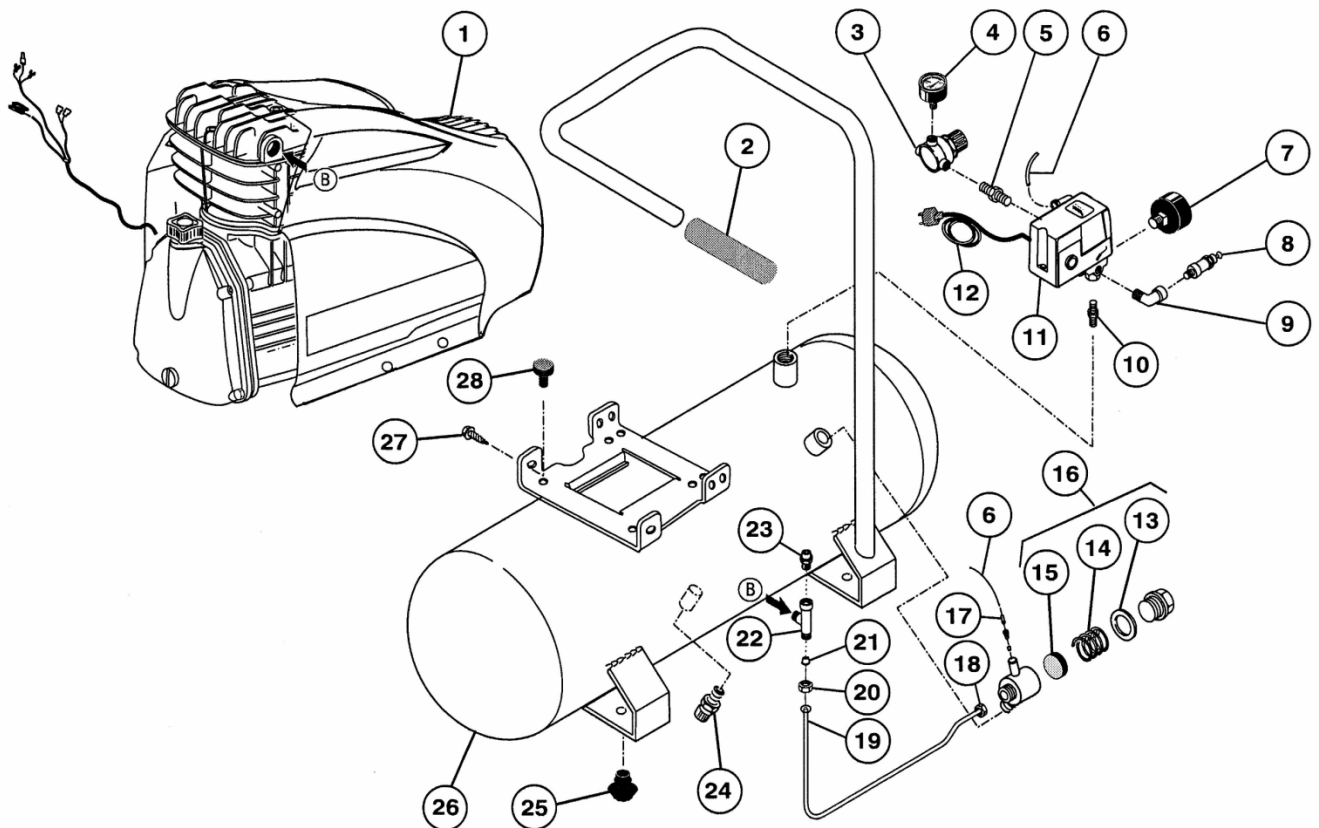

ROLAIR
SCHEMATIC FOR
FC1500HS3

PARTS LIST FOR FC1500HS3

Schematic #	Description	Part #	Qty.
1	1.5 HP Pump/Motor	PMP11SF2500FC	1
2	Handle Grip	FC127HQ0130	1
3	Regulator	U3002	1
4	Gauge – Line	FC330006000	1
5	Nipple	U5003	1
6	Nylon Tubing	FC046001000	1
7	Gauge – Tank	U3003	1
8	Safety Valve	FC047027001	1
9	Elbow	FC011056000	1
10	Nipple	FC199110140	1
11	Pressure Switch	U6005	1
12	Cord w/Plug	FC164A08300	1
13	O-Ring	FC010024000	1
14	Spring	FC047113002	1
15	Seal*	NLA	1
16	Check Valve	FC347043000	1
17	Brass Sleeve	FC011304000	1
18	Lock Nut	FC199437000	1
19	Discharge Tube	FC168HQ0010	1
20	Lock Nut	FC011117002	1
21	Ring	FC011117000	1
22	Discharge Tee	FC199617000	1
23	Bleeder Valve	FC011158000	1
24	Drain Valve	U6007	1
25	Rubber Foot	FC020146000	4
26	Tank Assembly	FC165A15001	1
27	Screw	FC014013042	4
28	Vibration Dampener	FC199575000	4