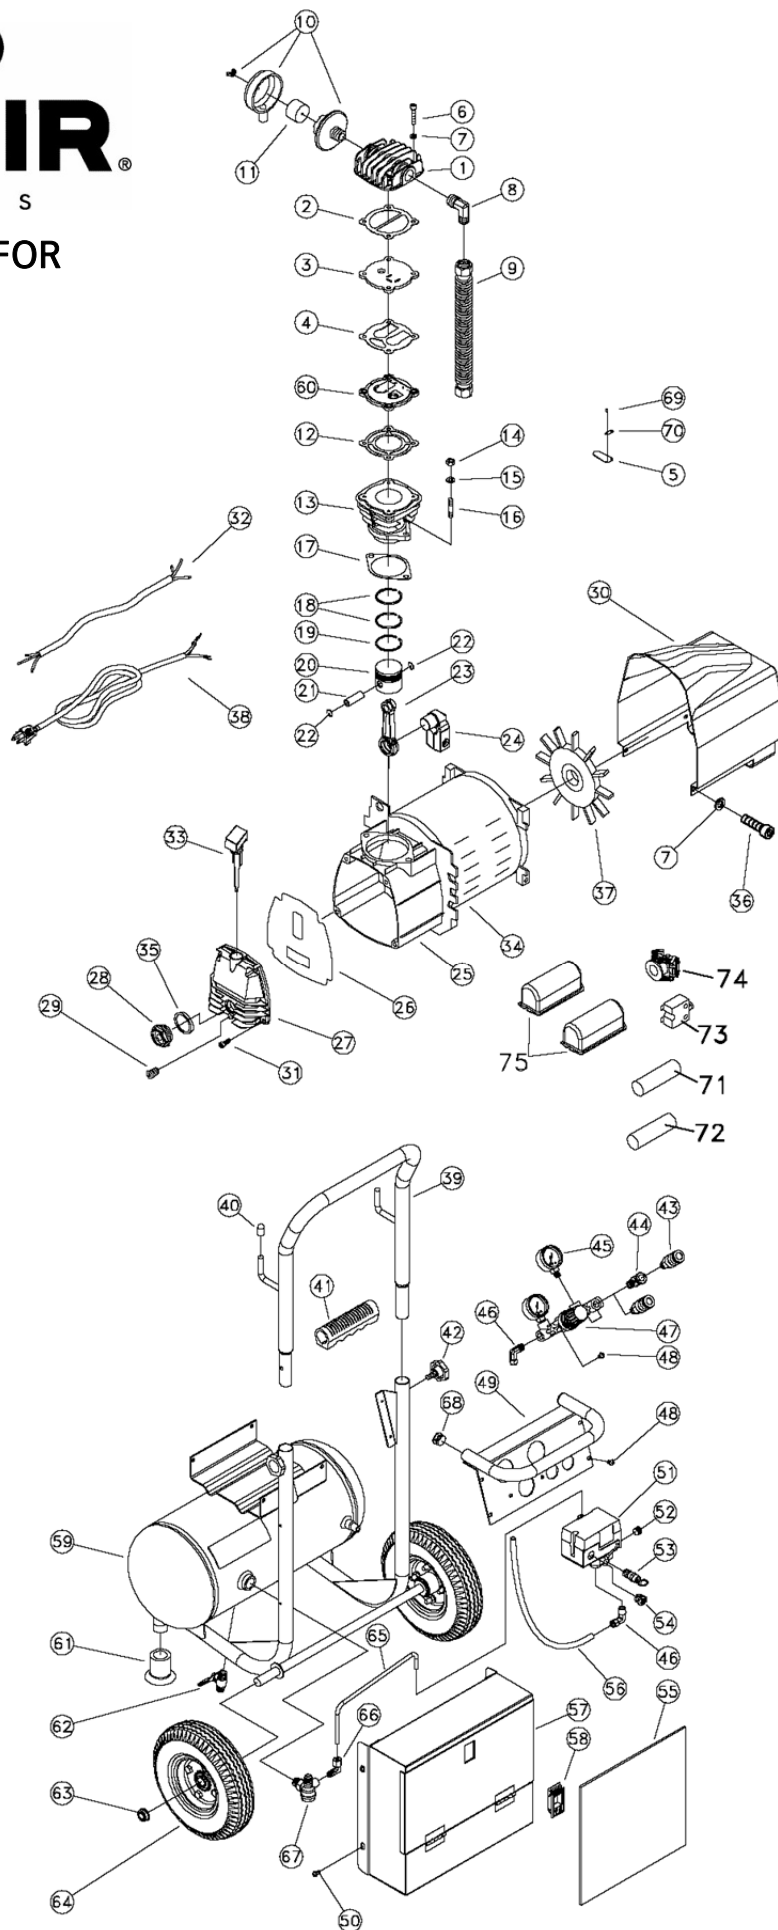

ROLAIR
S Y S T E M S

**SCHEMATIC FOR
VT20TB**

PARTS LIST FOR MODEL VT20TB

Schem. #	Description	Part #	Qty.	Schem. #	Description	Part #	Qty.
1	Head	VT101001	1	37	Fan	VT431012	1
2	Gasket (supersedes VT211001)	VT211011	1	38	Power Cord	VT452018	1
				39	Handle	VT488024	1
3	Valve Plate	VT104001	1	40	Cap	VT439008	2
4	Gasket (supersedes VT212001)	VT212004	1	41	Handle Grip	VT435017-1	1
				42	Quick Release Handle Bolt	VT351901	2
5	Reed Valve	VT125001	2	43	Quick Coupler	VT447013	2
6	Bolt	VT352087	4	44	Bushing	VT151250	1
7	Washer	VT382004	8	45	Gauge	VT411048	2
8	Elbow	VT151404	1	46	Elbow	VT151209	2
9	Finned Aftercooler	VT230064S	1	47	Regulator	VT410008	1
10	Intake Assembly	VT170006	1	48	Screw	VT365003	6
11	Element	VT171002	1	49	Panel	VT488025	1
12	Gasket (supersedes VT213001)	VT213010	1	50	Screw	VT365004	4
				51	Pressure Switch	VT412024	1
13	Cylinder	VT201017	1	52	Pipe Plug	VT360011	2
14	Nut	VT371005	2	53	Safety Relief Valve	VT407009	1
15	Washer	VT382005	2	54	Box Connector	VT457002	2
16	Stud Bolt	VT358001	2	55	Tool Box Liner	VT220004	1
17	Gasket (supersedes VT214001)	VT214010	1	56	Tubing	VT247092	1
				57	Tool Box	VT488026	1
18	Compression Ring	VT206003	2	58	Lock	VT435015	1
19	Oil Ring	VT207003	1	59	Tank Assembly	VT401174	1
20	Piston	VT203011	1	60	Valve Plate	VT114001	1
21	Piston Pin	VT204003	1	61	Rubber Foot	VT434009	2
22	Snap Ring	VT205001	2	62	Drain Valve	VT413008	1
23	Connecting Rod	VT316001	1	63	Wheel Clip	VT403003	2
24	Crankshaft	VT302001	1	64	Wheel	VT402007-1	2
25	Crankcase	VT301001	1	65	1/4" Tubing	VT228070-T	1
26	Diaphragm	VT215001	1	66	Elbow	VT151002	1
27	Crankcase Cover	VT304012	1	67	Check Valve	VT409004	1
28	Oil Sight Gauge	VT321001	1	68	Plastic Plug	VT439003	2
29	Drain Bolt	VT360001	1	69	Valve Pin	VT126001	4
30	Shroud	VT433001	1	70	Valve Keeper	VT127001	2
31	Bolt	VT352091	5	71	Start Capacitor	CAPVTSN460008	1
32	Cord	VT453076	1	72	Run Capacitor	CAPVTRN462010	1
33	Crankcase Vent	VT324004	1	73	Motor Reset	VT458001	1
34	Motor	VT251332	1	74	Motor Centrifugal Switch	VT459001	1
35	Gasket	VT217001	1	75	Capacitor Cover	VTCAPCOVERVT20TB	2
36	Bolt	VT352071	4				