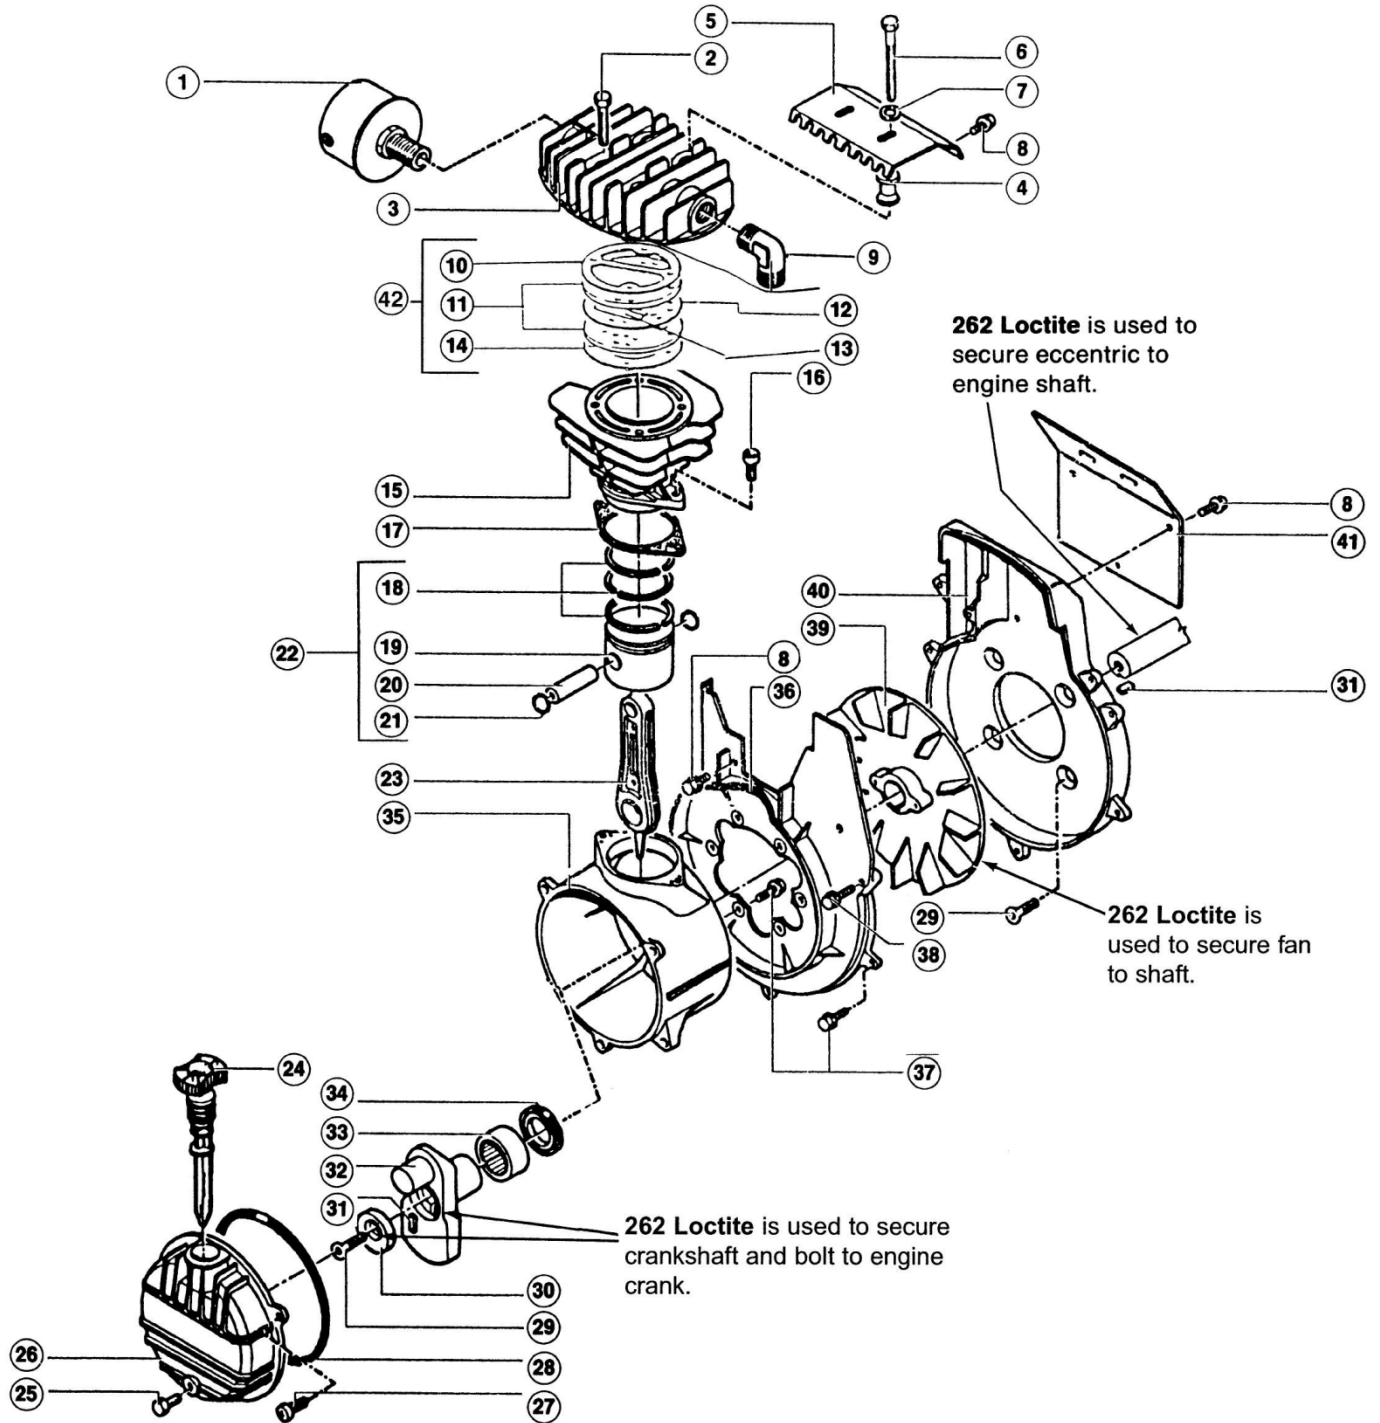

SCHMATIC FOR
PMP11MK238FI

PARTS LIST FOR PMP11MK238FI

Schematic #	Description	Part #	Qty.
1	Intake Filter Assembly	317013000F	1
	Filter Element	317013004FE	1
2	Bolt	014002021F	2
3	Head	116069001F	1
4	Spacer	116060015F	2
5	Air Baffle	116060007F	1
6	Bolt	MIS10035	2
7	Washer	MIS10102	2
8	Screw	MIS10036	6
9	Brass Elbow	BREL0500X037539	1
10	Gasket	U1100	1
11	Valve Plate	U1103	2
12	Gasket	U1101	1
13	Valve	U1104	2
14	Gasket	U1102	1
15	Cylinder	116022001F	1
16	Bolt	MIS10049	2
17	O-Ring	010114000F	1
18	Ring Set*	NLA	1
19	Piston*	NLA	1
20	Piston Pin	U1115	1
21	Snap Ring	U1116	2
22	Complete Piston/Connecting Rod Assembly (Includes Ref# 18, 19, 20, 21 & 23)	U1105	1
23	Connecting Rod	U1106	1
24	Dipstick	012035000F	1
25	Drain Plug	014013024F	1
26	Crankcase Cover	116022006F	1
27	Screw	MIS10036	3
28	Diaphragm	116001025F	1
29	Screw	MIS10033	5
30	Washer	116060005F	1
31	Keystock	116060006F	2
32	Crankshaft	116060001F (SPECIFY MODEL)	1
33	Bearing	033058000F	1
34	Seal	010060000F	1
35	Crankcase	116060011F	1
36	Air Baffle/Mounting Plate - Pump	116060003F	1
37	Screw	MIS10037	11
38	Screw	MIS10038	2
39	Fan	016060002F	1
40	Air Baffle/Mounting Plate - Engine	116060004F	1
41	Air Baffle	116060010F	1
42	Valve Plate Assembly	116022100F	1
	Gasket Set	216032001F	1
	Valve Kit (Includes Ref#10,12,13,14)	VKMK246	1

*Order Ref#22, Part#U1105