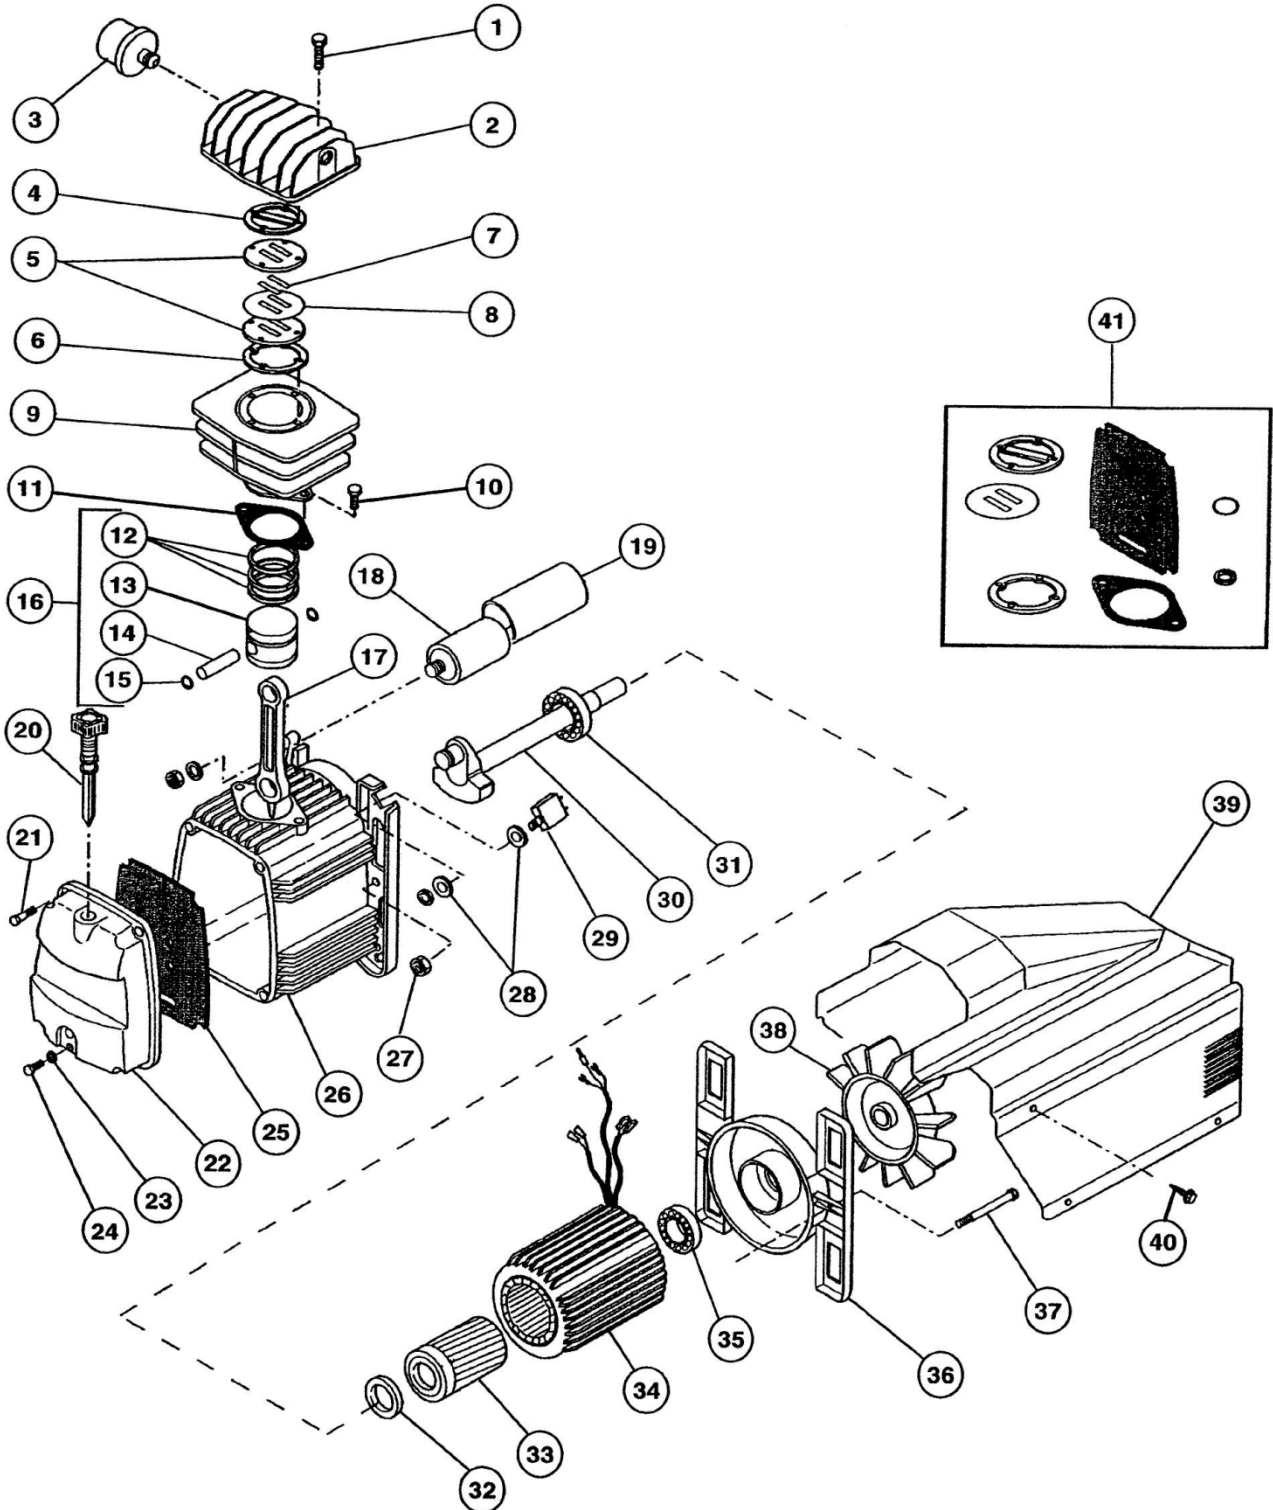

SCHEMATIC FOR
PMP11MK246FC

PARTS LIST FOR PMP11MK246FC

Schematic #	Description	Part #	Qty.
1	Bolt	FC014002021	4
2	Head	FC116022002	1
3	Intake Filter Assy. (Mdl's FC2002, FC2002HBP6)	FC317081000	1
	(Mdl's D2002HPV5, D2002HSSV5)	317013000F	1
4	Gasket	U1100	1
5	Valve Plate	U1103	2
6	Gasket	U1102	1
7	Valve	U1104	2
8	Gasket	U1101	1
9	Cylinder	FC116093009	1
10	Bolt	FC014011064	2
11	Gasket	FC116091016	1
12	Ring Set*	NLA	1
13	Piston*	NLA	1
14	Piston Pin	U1115	1
15	Snap Ring	U1116	2
16	Complete Piston/Connecting Rod Assembly (Includes Ref# 12, 13, 14, 15 & 17)	U1105	1
17	Connecting Rod	U1106	1
18	Capacitor	U1107	1
19	Capacitor Cover	FC116034013	1
20	Dipstick	U1110	1
21	Screw	FC014013021	4
22	Crankcase Cover	FC116091002	1
23	O-Ring	FC010072000	1
24	Drain Plug	FC014013024	1
25	Diaphragm	FC116091011	1
26	Motor Housing	FC116091001	1
27	Nut	FC014003002	2
28	Washer	FC014005009	2
29	Manual Reset Button	FC008331000	1
30	Crankshaft	FC116022011	1
31	Bearing	U1114	1
32	Seal	FC010029000	1
33	Rotor	FC116092003	1
34	Stator	FC416QC4652	1
35	Bearing	U1113	1
36	End Bell	U1108	1
37	Bolt	FC116011038	2
38	Fan	U1109	1
39	Shroud	U1112	1
40	Screw	FC014006121	2
41	Gasket Set	FC216093003	1
	Valve Kit (Includes Ref#4, 6, 7, 8)	VKMK246	1

* No longer available individually, must order complete Piston Assembly (Ref#16, Part#U1105).

606 South Lake Street > P.O. Box 346 > Hustisford, WI 53034-0346 > 920.349.3281 > fax 920.349.8861 > www.rolair.com