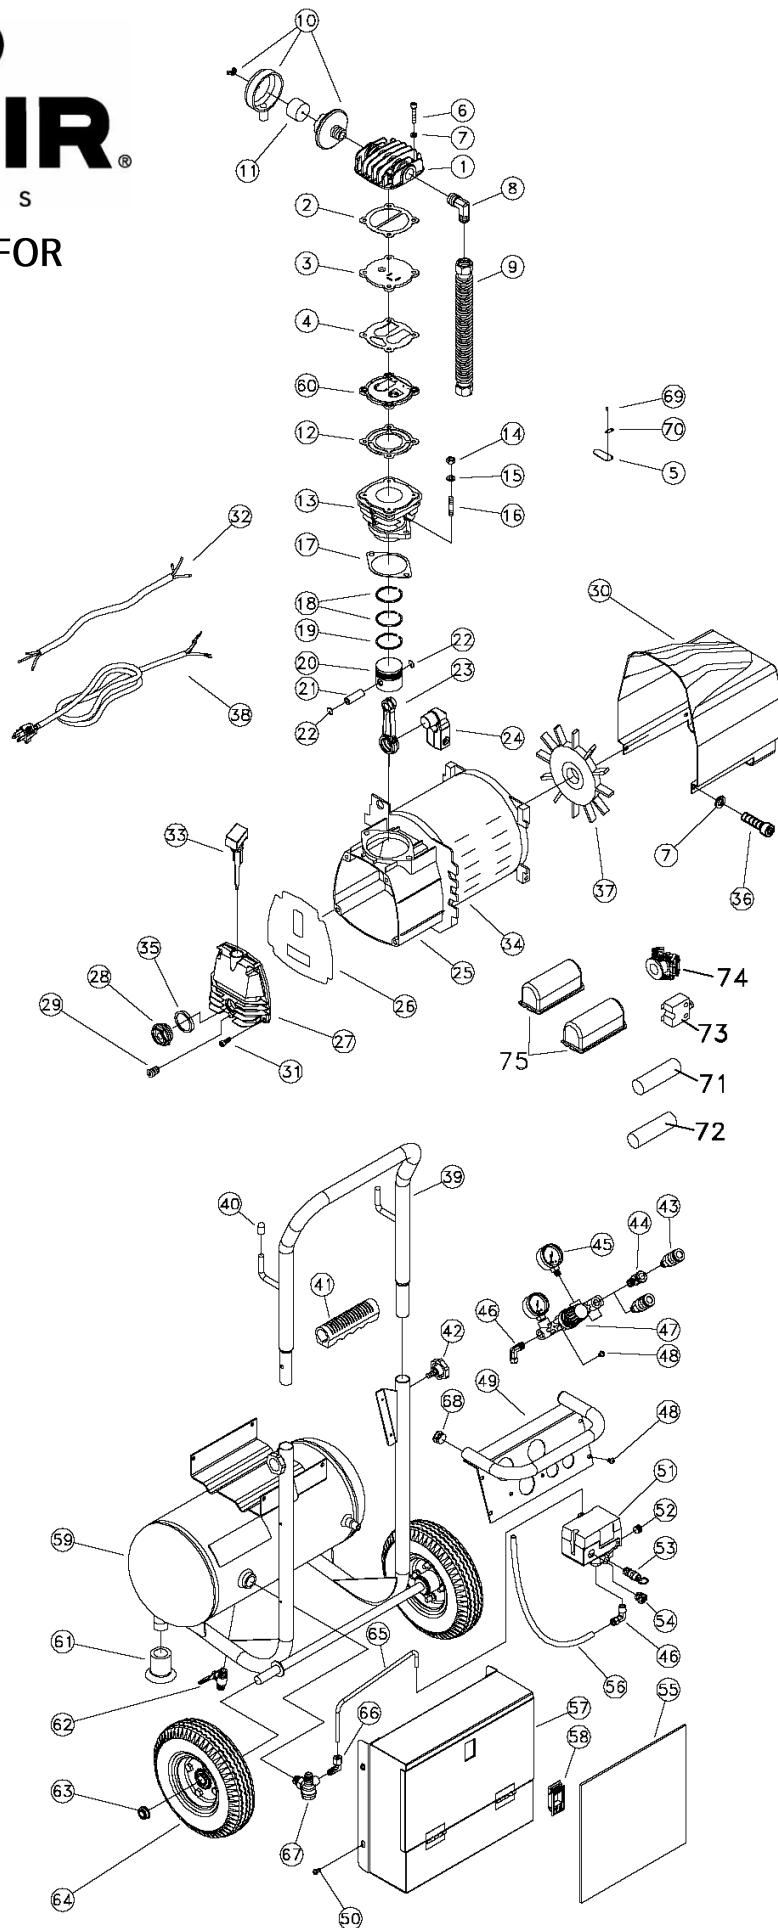

ROLAIR[®]

S Y S T E M S

SCHEMATIC FOR VT20TB

PARTS LIST FOR MODEL VT20TB

Schem. #	Description	Part #	Qty.	Schem. #	Description	Part #	Qty.
1	Head	VT101001	1	39	Handle	VT488024	1
2	Gasket (supersedes VT211001)	VT211011	1	40	Cap	VT439008	2
				41	Handle Grip	VT435017-1	1
3	Valve Plate	VT104001	1	42	Quick Release Handle Bolt	VT351901	2
4	Gasket (supersedes VT212001)	VT212004	1	43	Quick Coupler	VT447013	2
				44	Bushing	VT151250	1
5	Reed Valve	VT125001	2	45	Gauge	U3004	2
6	Bolt	VT352087	4	46	Elbow	VT151209	2
7	Washer	MIS10098	8	47	Regulator	VT410008	1
8	Elbow	VT151404	1	48	Screw	VT365003	6
9	Finned Aftercooler	VT230064S	1	49	Panel	VT488025	1
10	Intake Assembly	VT170006	1	50	Screw	VT365004	4
11	Element	VT171002	1	51	Pressure Switch	VT412024	1
12	Gasket (supersedes VT213001)	VT213010	1	52	Pipe Plug	VT360011	2
				53	Safety Relief Valve	VT407009	1
13	Cylinder	VT201017	1	54	Box Connector	VT457002	2
14	Nut	VT371005	2	55	Tool Box Liner	VT220004	1
15	Washer	VT382005	2	56	Tubing	VT247092	1
16	Stud Bolt	VT358001	2	57	Tool Box	VT488026	1
17	Gasket (supersedes VT214001)	VT214010	1	58	Lock	VT435015	1
				59	Tank Assembly	VT401174	1
18	Compression Ring	VT206003	2	60	Valve Plate	VT114001	1
19	Oil Ring	VT207003	1	61	Rubber Foot	VT434009	2
20	Piston	VT203011	1	62	Drain Valve	VT413008	1
21	Piston Pin	VT204003	1	63	Wheel Clip	VT403003	2
22	Snap Ring	VT205001	2	64	Wheel	VT402007-1	2
23	Connecting Rod	VT316001	1	65	1/4" Tubing	VT228070-T	1
24	Crankshaft	VT302001	1	66	Elbow	VT151002	1
25	Crankcase	VT301001	1	67	Check Valve	VT409004	1
26	Diaphragm	VT215001	1	68	Plastic Plug	VT439003	2
27	Crankcase Cover	VT304012	1	69	Valve Pin	VT126001	4
28	Oil Sight Gauge with Gasket	VT321001	1	70	Valve Keeper	VT127001	2
				71	Start Capacitor	CAPVTSN460008	1
29	Drain Bolt	VT360001	1	72	Run Capacitor	CAPVTRN462010	1
30	Shroud	VT433001	1	73	Motor Reset	VT458001	1
31	Bolt	VT352091	5	74	Motor Centrifugal Switch	VT459001	1
32	Cord	VT453076	1	75	Capacitor Cover	VTCAPCOVERVT20TB	2
33	Crankcase Vent	VT324004	1		Valve Kit (Includes Ref#2, 4, 5, 12, 69, 70)	VKVT20	1
34	Complete Motor/Pump	PMP11VT20TB	1				
35	Gasket*	use VT321001	1		Gasket Set	VT20GASKETS	1
36	Bolt	VT352071	4		Ring Set	VT20RINGS	1
37	Fan	VT431012	1				